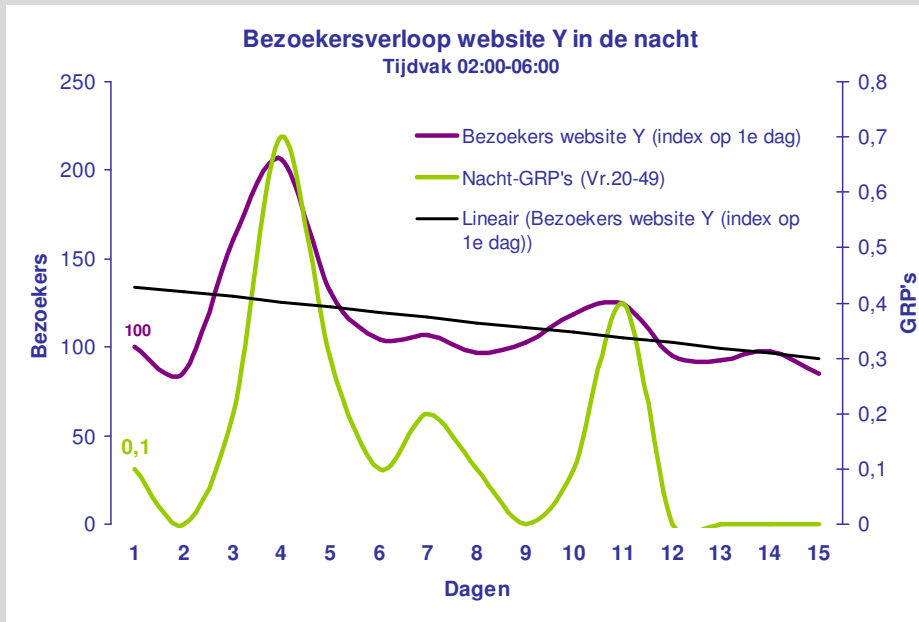

NACHTBLOKKEN NET5 // Nachtinzet stuwt websitebezoek